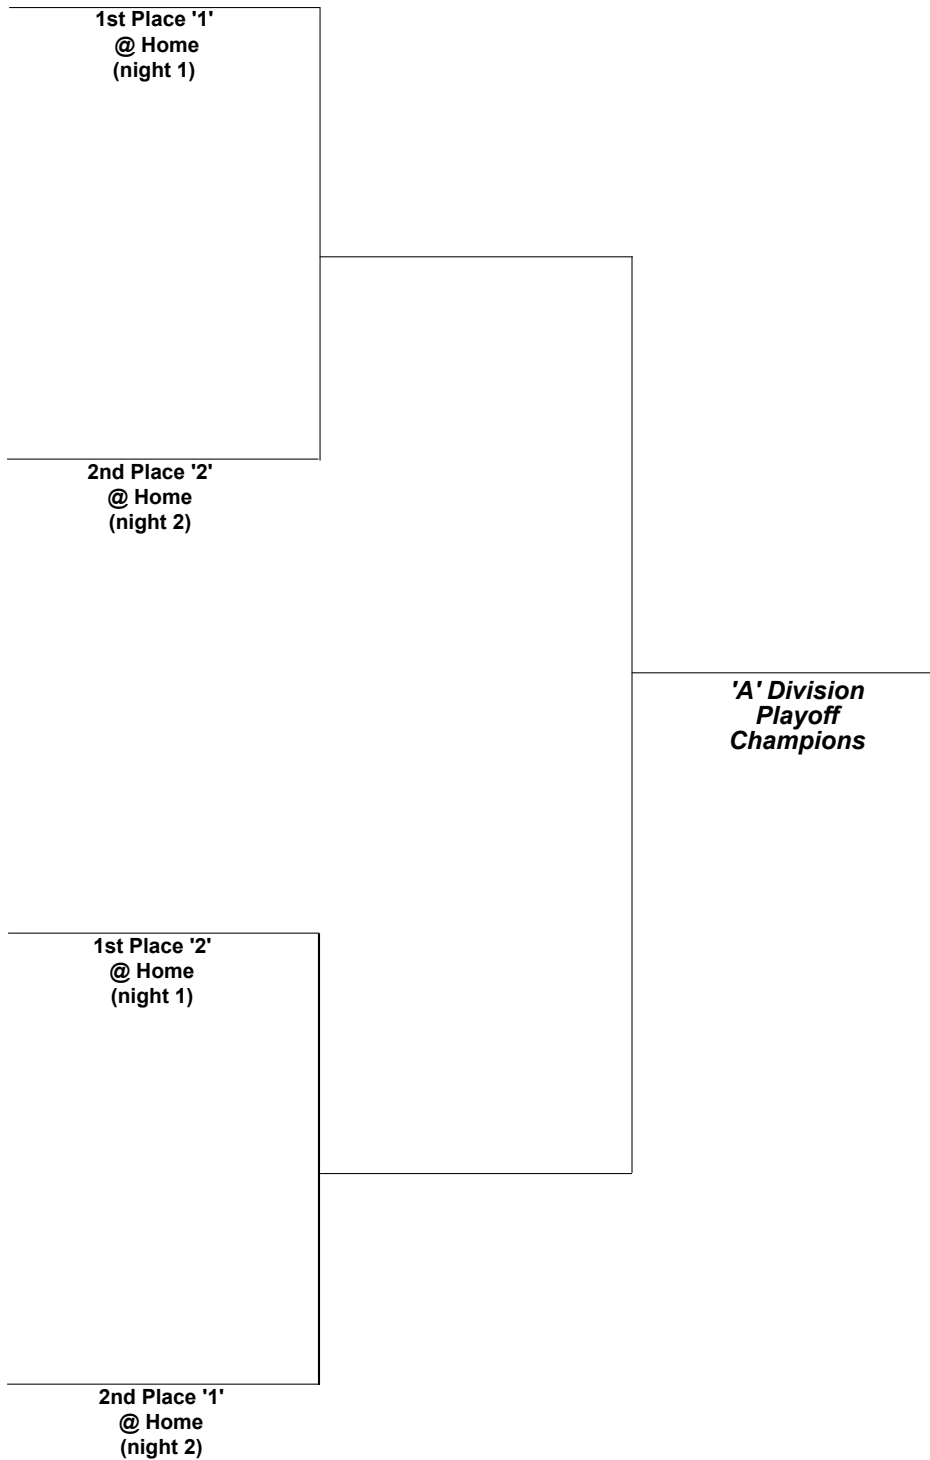

**Semi-Finals**  
**Tuesday & Tuesday**  
**4/10 & 4/17**

**Finals**  
**Tuesday & Tuesday**  
**4/24 & 5/1**

**SPRING 2012  
PLAYOFF  
BRACKETS  
'A' Division**

**Quarter-Finals**  
**Tuesday**  
**4/10**

**Semi-Finals**  
**Tuesday**  
**4/17 & 4/24**

**Finals**  
**Tuesday & Tuesday**  
**5/1 & 5/8**

**SPRING 2012  
PLAYOFF  
BRACKETS  
'B' Division**

**First Round**  
**Tuesday**  
4/10

**Quarter-Finals**  
**Tuesday**  
4/17

**Semi-Finals**  
**Tuesday**  
4/24

**Finals**  
**Tuesday & Tuesday**  
5/1 & 5/8

**SPRING 2012  
PLAYOFF  
BRACKETS  
'C' Division**

**'C' Division  
Playoff  
Champions**

**First Round**  
**Tuesday**  
4/10

**Quarter-Finals**  
**Tuesday**  
4/17

**Semi-Finals**  
**Tuesday**  
4/24

**Finals**  
**Tuesday & Tuesday**  
5/1 & 5/8

**SPRING 2012  
PLAYOFF  
BRACKETS  
'D' Division**