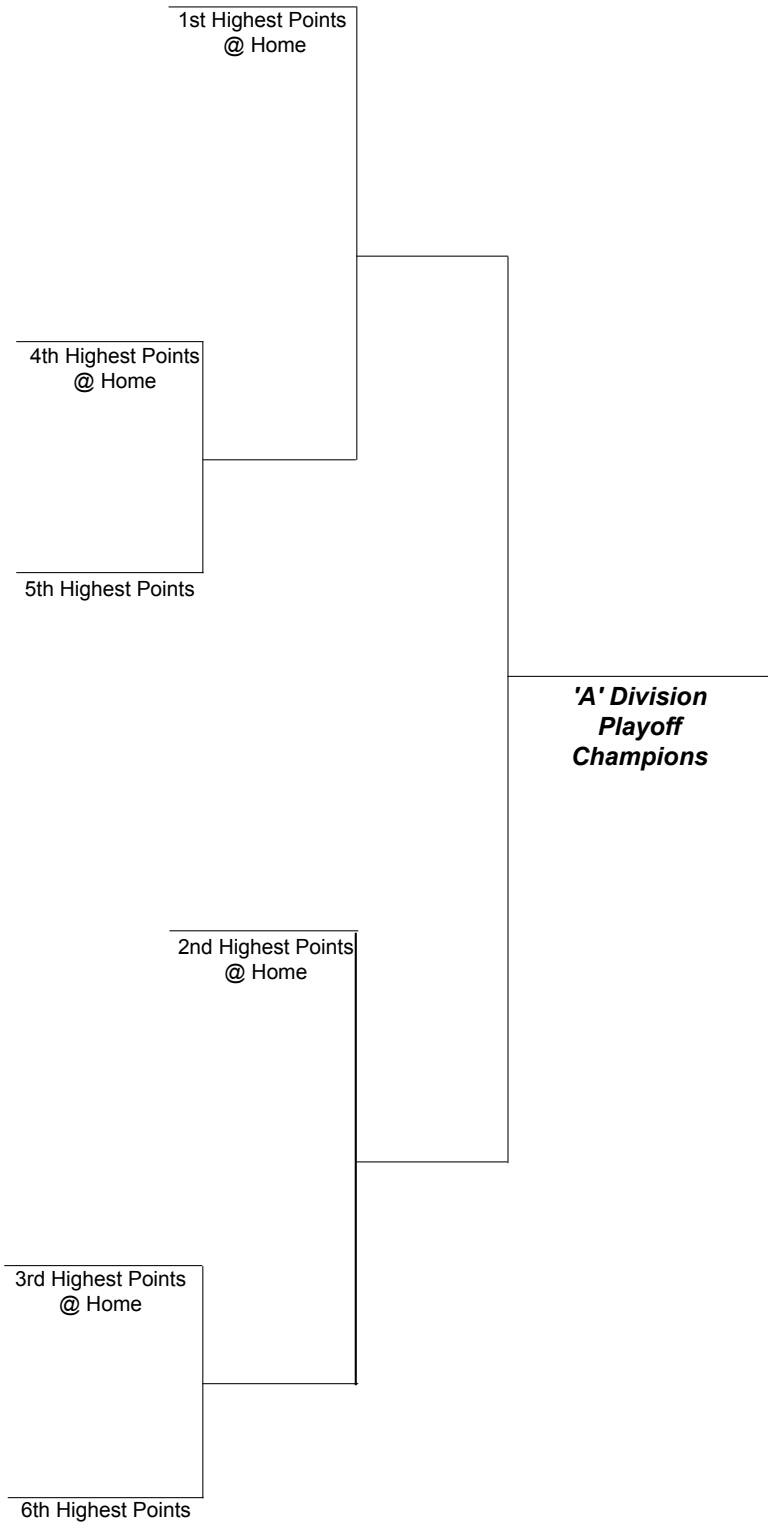

**Quarter-Finals**  
Tuesday  
April 20th

**Semi-Finals**  
Tuesday  
April 27th

**Finals**  
Tuesday & Tuesday  
May 4th & May 11th

**SPRING 2010  
PLAYOFF  
BRACKETS  
'A' Division**

**Quarter-Finals**  
Tuesday  
April 20th

**Semi-Finals**  
Tuesday  
April 27th

**Finals**  
Tuesday & Tuesday  
May 4th & May 11th

**SPRING 2010  
PLAYOFF  
BRACKETS  
'B' Division**

**First Round**  
**Tuesday**  
**April 20th**

**Quarter-Finals**  
**Tuesday**  
**April 27th**

3rd Place "1"

1st Place "3" @ Home

2nd Place "5"

2nd Place "2" @ Home

3rd Place "5"

1st Place "2" @ Home

2nd Place "4"

2nd Place "3" @ Home

**Semi-Finals**  
**Tuesday**  
**May 4th**

**Finals**  
**Tuesday & Thursday**  
**May 11th & May 18th**

**SPRING 2010  
PLAYOFF  
BRACKETS  
'D' Division**