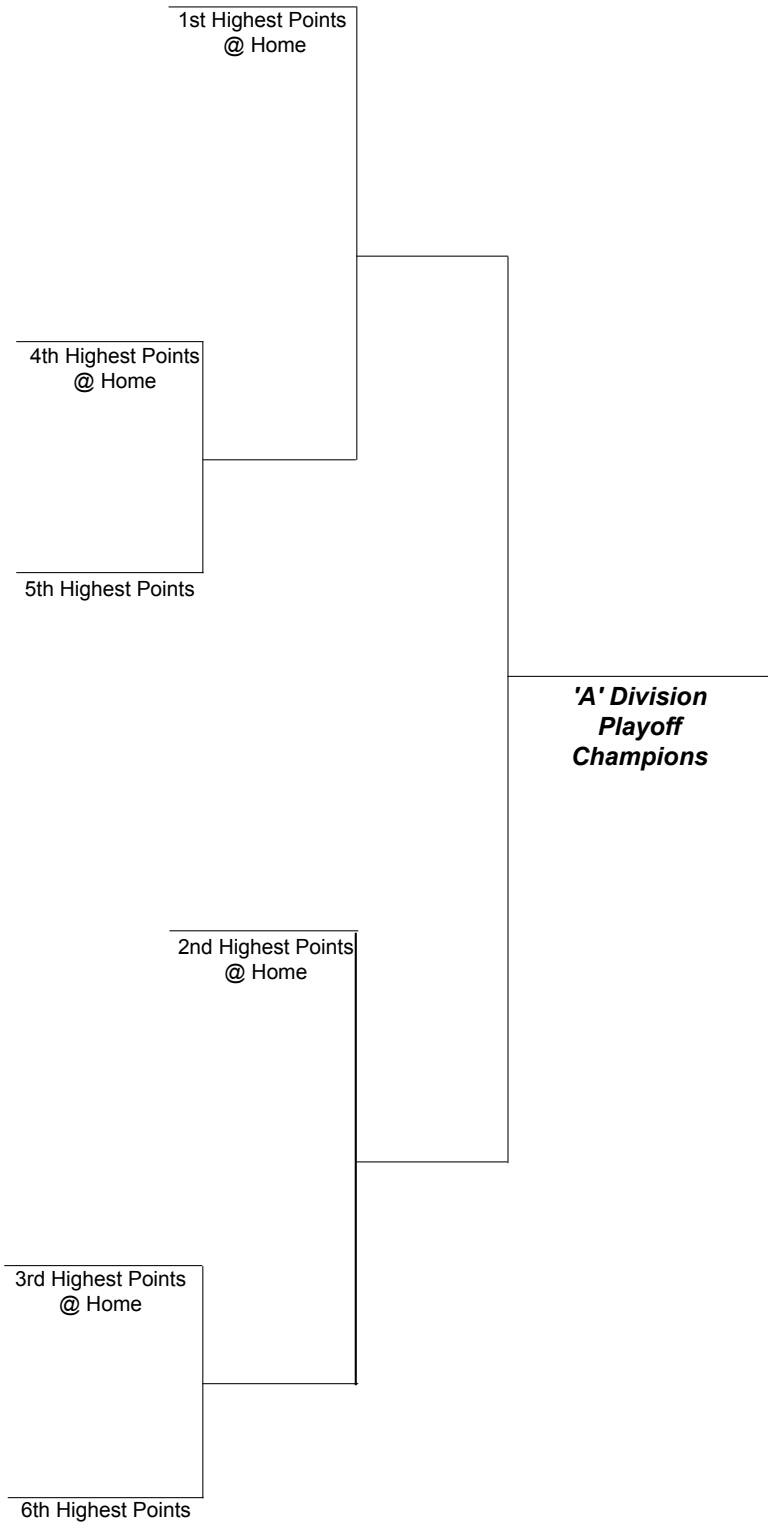

Quarter-Finals
Tuesday
April 20th

Semi-Finals
Tuesday
April 27th

Finals
Tuesday & Tuesday
May 4th & May 11th

**SPRING 2010
PLAYOFF
BRACKETS
'A' Division**

Quarter-Finals
Tuesday
April 20th

Semi-Finals
Tuesday
April 27th

Finals
Tuesday & Tuesday
May 4th & May 11th

**SPRING 2010
PLAYOFF
BRACKETS
'B' Division**

First Round
Tuesday
April 20th

Quarter-Finals
Tuesday
April 27th

Semi-Finals
Tuesday
May 4th

Finals
Tuesday & Thursday
May 11th & May 18th

**SPRING 2010
PLAYOFF
BRACKETS
'C' Division**

1st Place "1" @ Home

3rd Place "4"

1st Place "5" @ Home

3rd Place "1"

1st Place "3" @ Home

2nd Place "5"

2nd Place "2" @ Home

3rd Place "5"

1st Place "2" @ Home

2nd Place "4"

2nd Place "3" @ Home

3rd Place "2"

1st Place "4" @ Home

4th Place "highest points"

2nd Place "1" @ Home